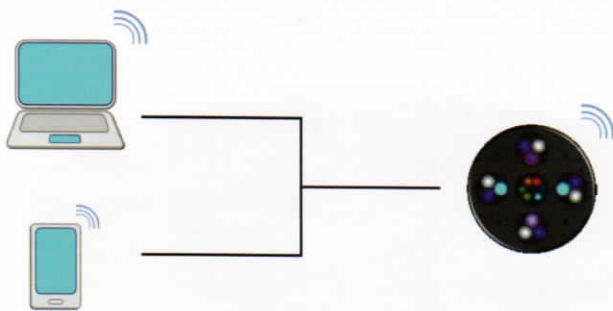

Coral Box Moon LED *PLUS*

6 Channels with 10 Types of LED chips

90°

120°

Need Extra Buy

- White
- Blue
- Purple
- UV
- Moonlight
- Green
- Red
- Deep Blue
- Amber
- Cyan

TWO modes can be used to control the lights with AP and STA respectively on the phone or computer.

AP Mode:

Receive the AP Signal though the phone/computer, input the password:12345678, and control it directly.

The operation method under AP Mode:

- 1, Open the light, it will show a AP signal named: Wifi-Aqua Led;
- 2, Search the AP signal Wifi-Aqua Led on the phone/computer, choose it and input the password: 12345678.
- 3, Open the APP software, press Wifi-Aqua Led come into the mainly interface, and control the lights directly.

STA Mode:

Use phone/computer and the lights connect the Router respectively, and under the situation that the lights and phone/computer connected the same Router, the function that one APP control multi-units lights at the same time will be come true.