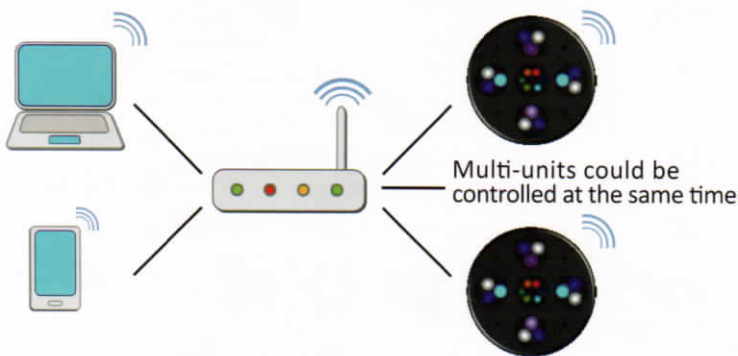

AP Mode:

Receive the AP Signal though the phone/computer, input the password:12345678, and control it directly.

The operation method under AP Mode:

- 1, Open the light, it will show a AP signal named: Wifi-Aqua Led;
- 2, Search the AP signal Wifi-Aqua Led on the phone/computer, choose it and input the password: 12345678.
- 3, Open the APP software, press Wifi-Aqua Led come into the mainly interface, and control the lights directly.

STA Mode:

Use phone/computer and the lights connect the Router respectively, and under the situation that the lights and phone/computer connected the same Router, the function that one APP control multi-units lights at the same time will be come true.